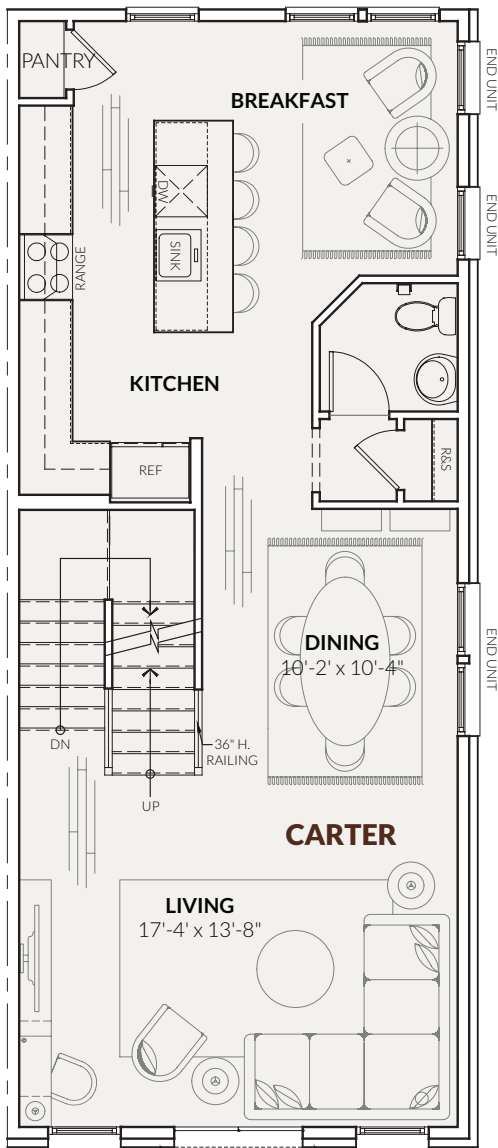

# THE CARTER

3 OR 2 BEDROOMS | 2.5 BATHS

CRAFTMARK HOMES

LUXURY URBAN RESIDENCES

**STREET LEVEL**  
(1st Floor)

**STAIRS**  
(2nd Floor)

**ENTRY LEVEL**  
(3rd Floor)

**ENTRY LEVEL**  
(3rd Floor End Condition with Corner Bay\*)  
HOMESITE SPECIFIC

**ENTRY LEVEL**  
(3rd Floor with 4' Bay\*)  
HOMESITE SPECIFIC

\*Depth of bay may vary depending on homesite & elevation.

All artist's renderings are concepts, may show optional features and are subject to change without notice. Ask Sales Manager for details.  
All floor plans and elevations are approximate and subject to change without notice. Room sizes and window configurations may vary with elevation.  
All dimensions noted represent widest point of room. Doors are not to scale and do not reflect actual door sizes.

**BEDROOM LEVEL**  
(4th Floor)

**ROOF TERRACE**

**ALTERNATE BEDROOM PLAN**  
(4th Floor)

All artist's renderings are concepts, may show optional features and are subject to change without notice. Ask Sales Manager for details.  
All floor plans and elevations are approximate and subject to change without notice. Room sizes and window configurations may vary with elevation.  
All dimensions noted represent widest point of room. Doors are not to scale and do not reflect actual door sizes.

### BUILDING CROSS SECTION

Note: Shaded area represents finished living area of The Carter.

[CRAFTMARKHOMES.COM/GEORGIAROW](http://CRAFTMARKHOMES.COM/GEORGIAROW)

All artist's renderings are concepts, may show optional features and are subject to change without notice. Ask Sales Manager for details. All floor plans and elevations are approximate and subject to change without notice. Room sizes and window configurations may vary with elevation. All dimensions noted represent widest point of room. Doors are not to scale and do not reflect actual door sizes.