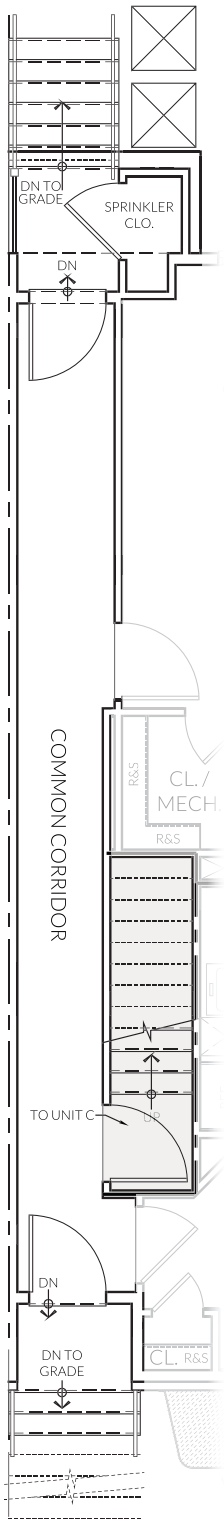

georgia row  
AT WALTER REED

# THE CARTER

3 OR 2 BEDROOMS | 2.5 BATHS

CRAFTMARK HOMES

LUXURY URBAN RESIDENCES

**STREET LEVEL**  
(1st Floor)

**STAIRS**  
(2nd Floor)

**ENTRY LEVEL**  
(3rd Floor)

**ENTRY LEVEL**  
(3rd Floor End Condition with Corner Bay\*)  
HOMESITE SPECIFIC

**ENTRY LEVEL**  
(3rd Floor with 4' Bay\*)  
HOMESITE SPECIFIC

\*Depth of bay may vary depending on homesite & elevation.

All artist's renderings are concepts, may show optional features and are subject to change without notice. Ask Sales Manager for details.  
All floor plans and elevations are approximate and subject to change without notice. Room sizes and window configurations may vary with elevation.  
All dimensions noted represent widest point of room. Doors are not to scale and do not reflect actual door sizes.

**BEDROOM LEVEL**  
(4th Floor)

**ROOF TERRACE**

**ALTERNATE BEDROOM PLAN**  
(4th Floor)

All artist's renderings are concepts, may show optional features and are subject to change without notice. Ask Sales Manager for details.  
All floor plans and elevations are approximate and subject to change without notice. Room sizes and window configurations may vary with elevation.  
All dimensions noted represent widest point of room. Doors are not to scale and do not reflect actual door sizes.