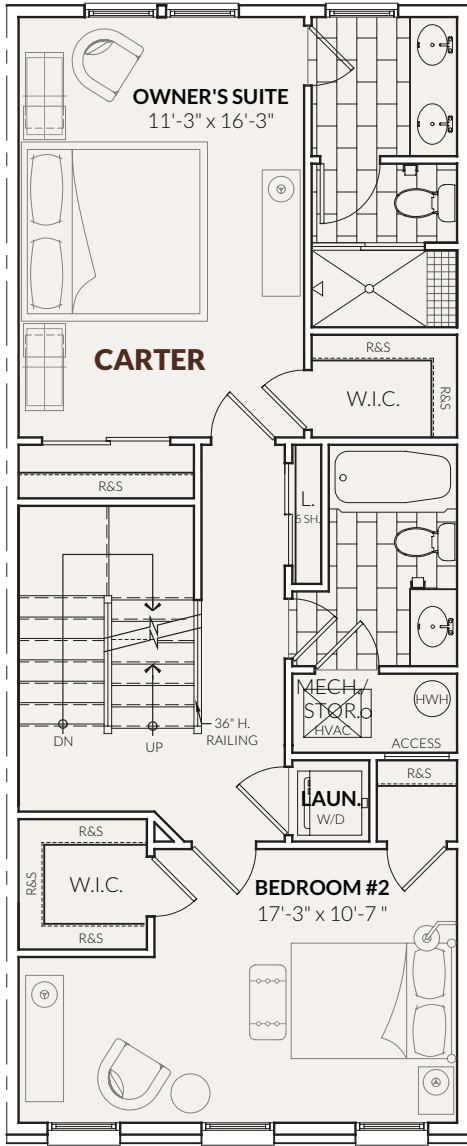

# THE CARTER

3 OR 2 BEDROOMS | 2.5 BATHS

CRAFTMARK HOMES

LUXURY URBAN RESIDENCES

**STREET LEVEL**  
(1st Floor)

**STAIRS**  
(2nd Floor)

**ENTRY LEVEL**  
(3rd Floor)

**ENTRY LEVEL**  
(3rd Floor End Condition with Corner Bay\*)  
HOMESITE SPECIFIC

**ENTRY LEVEL**  
(3rd Floor with 4' Bay\*)  
HOMESITE SPECIFIC

\*Depth of bay may vary depending on homesite & elevation.

All artist's renderings are concepts, may show optional features and are subject to change without notice. Ask Sales Manager for details.  
All floor plans and elevations are approximate and subject to change without notice. Room sizes and window configurations may vary with elevation.  
All dimensions noted represent widest point of room. Doors are not to scale and do not reflect actual door sizes.

**BEDROOM LEVEL**  
(4th Floor)

**ROOF TERRACE**

**ALTERNATE BEDROOM PLAN**  
(4th Floor)

All artist's renderings are concepts, may show optional features and are subject to change without notice. Ask Sales Manager for details.  
All floor plans and elevations are approximate and subject to change without notice. Room sizes and window configurations may vary with elevation.  
All dimensions noted represent widest point of room. Doors are not to scale and do not reflect actual door sizes.

### BUILDING CROSS SECTION

Note: Shaded area represents finished living area of The Carter.

[CRAFTMARKHOMES.COM/GEORGIAROW](http://CRAFTMARKHOMES.COM/GEORGIAROW)

All artist's renderings are concepts, may show optional features and are subject to change without notice. Ask Sales Manager for details. All floor plans and elevations are approximate and subject to change without notice. Room sizes and window configurations may vary with elevation. All dimensions noted represent widest point of room. Doors are not to scale and do not reflect actual door sizes.