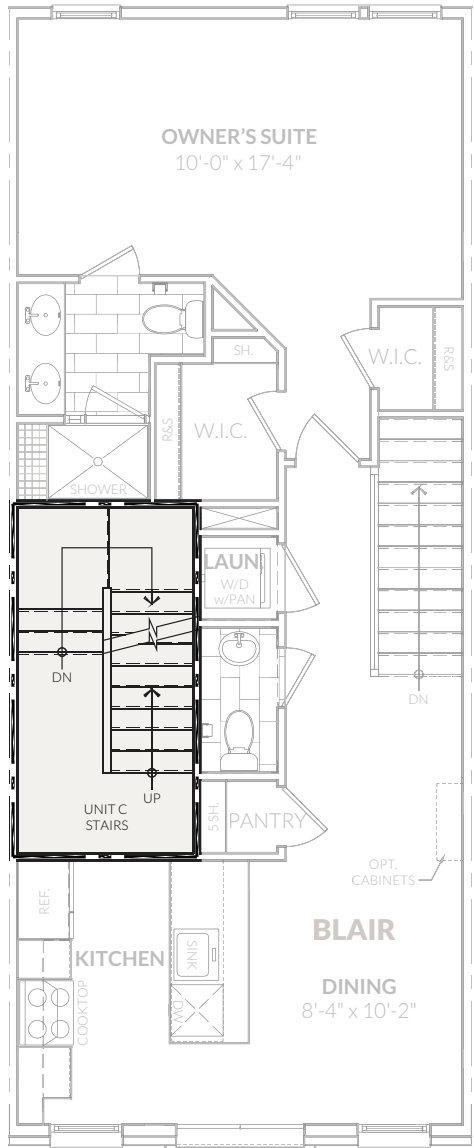

# THE CARTER

3 OR 2 BEDROOMS | 2.5 BATHS

CRAFTMARK HOMES

LUXURY URBAN RESIDENCES

**STREET LEVEL**  
(1st Floor)

**STAIRS**  
(2nd Floor)

**ENTRY LEVEL**  
(3rd Floor)

**ENTRY LEVEL**  
(3rd Floor End Condition with Corner Bay\*)  
HOMESITE SPECIFIC

**ENTRY LEVEL**  
(3rd Floor with 4' Bay\*)  
HOMESITE SPECIFIC

\*Depth of bay may vary depending on homesite & elevation.

All artist's renderings are concepts, may show optional features and are subject to change without notice. Ask Sales Manager for details.  
All floor plans and elevations are approximate and subject to change without notice. Room sizes and window configurations may vary with elevation.  
All dimensions noted represent widest point of room. Doors are not to scale and do not reflect actual door sizes.

**BEDROOM LEVEL**  
(4th Floor)

**ROOF TERRACE**

**ALTERNATE BEDROOM PLAN**  
(4th Floor)

All artist's renderings are concepts, may show optional features and are subject to change without notice. Ask Sales Manager for details.  
All floor plans and elevations are approximate and subject to change without notice. Room sizes and window configurations may vary with elevation.  
All dimensions noted represent widest point of room. Doors are not to scale and do not reflect actual door sizes.

### BUILDING CROSS SECTION

Note: Shaded area represents finished living area of The Carter.

[CRAFTMARKHOMES.COM/GEORGIAROW](http://CRAFTMARKHOMES.COM/GEORGIAROW)

All artist's renderings are concepts, may show optional features and are subject to change without notice. Ask Sales Manager for details. All floor plans and elevations are approximate and subject to change without notice. Room sizes and window configurations may vary with elevation. All dimensions noted represent widest point of room. Doors are not to scale and do not reflect actual door sizes.