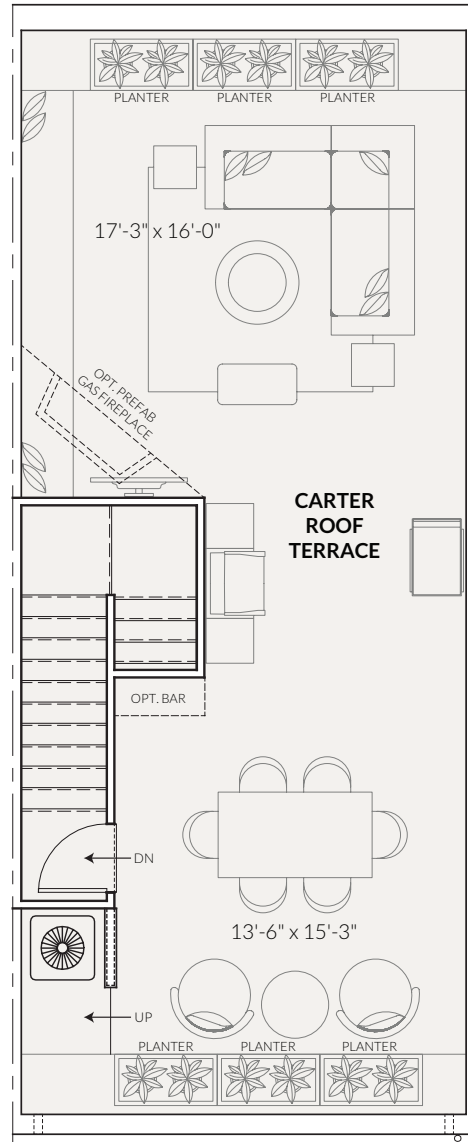

# THE CARTER

3 OR 2 BEDROOMS | 2.5 BATHS

CRAFTMARK HOMES

LUXURY URBAN RESIDENCES

**STREET LEVEL**  
(1st Floor)

**STAIRS**  
(2nd Floor)

**ENTRY LEVEL**  
(3rd Floor)

**ENTRY LEVEL**  
(3rd Floor End Condition with Corner Bay\*)  
HOMESITE SPECIFIC

**ENTRY LEVEL**  
(3rd Floor with 4' Bay\*)  
HOMESITE SPECIFIC

\*Depth of bay may vary depending on homesite & elevation.

All artist's renderings are concepts, may show optional features and are subject to change without notice. Ask Sales Manager for details.  
All floor plans and elevations are approximate and subject to change without notice. Room sizes and window configurations may vary with elevation.  
All dimensions noted represent widest point of room. Doors are not to scale and do not reflect actual door sizes.

**BEDROOM LEVEL**  
(4th Floor)

**ROOF TERRACE**

**ALTERNATE BEDROOM PLAN**  
(4th Floor)

All artist's renderings are concepts, may show optional features and are subject to change without notice. Ask Sales Manager for details.  
All floor plans and elevations are approximate and subject to change without notice. Room sizes and window configurations may vary with elevation.  
All dimensions noted represent widest point of room. Doors are not to scale and do not reflect actual door sizes.

### BUILDING CROSS SECTION

Note: Shaded area represents finished living area of The Carter.

[CRAFTMARKHOMES.COM/GEORGIAROW](http://CRAFTMARKHOMES.COM/GEORGIAROW)

All artist's renderings are concepts, may show optional features and are subject to change without notice. Ask Sales Manager for details. All floor plans and elevations are approximate and subject to change without notice. Room sizes and window configurations may vary with elevation. All dimensions noted represent widest point of room. Doors are not to scale and do not reflect actual door sizes.