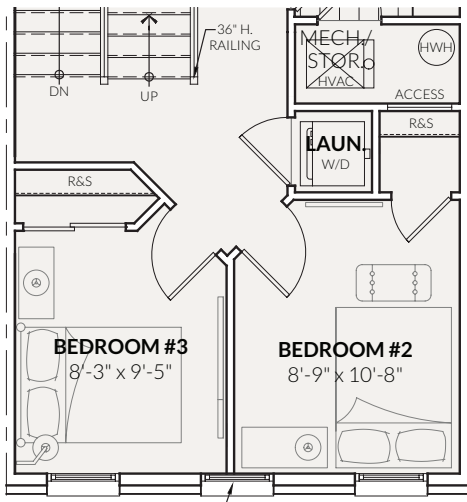

# THE CARTER

3 OR 2 BEDROOMS | 2.5 BATHS

CRAFTMARK HOMES

LUXURY URBAN RESIDENCES

**STREET LEVEL**  
(1st Floor)

**STAIRS**  
(2nd Floor)

**ENTRY LEVEL**  
(3rd Floor)

**ENTRY LEVEL**  
(3rd Floor End Condition with Corner Bay\*)  
HOMESITE SPECIFIC

**ENTRY LEVEL**  
(3rd Floor with 4' Bay\*)  
HOMESITE SPECIFIC

\*Depth of bay may vary depending on homesite & elevation.

All artist's renderings are concepts, may show optional features and are subject to change without notice. Ask Sales Manager for details.  
All floor plans and elevations are approximate and subject to change without notice. Room sizes and window configurations may vary with elevation.  
All dimensions noted represent widest point of room. Doors are not to scale and do not reflect actual door sizes.

**BEDROOM LEVEL**  
(4th Floor)

**ROOF TERRACE**

**ALTERNATE BEDROOM PLAN**  
(4th Floor)

All artist's renderings are concepts, may show optional features and are subject to change without notice. Ask Sales Manager for details.  
All floor plans and elevations are approximate and subject to change without notice. Room sizes and window configurations may vary with elevation.  
All dimensions noted represent widest point of room. Doors are not to scale and do not reflect actual door sizes.

### BUILDING CROSS SECTION

Note: Shaded area represents finished living area of The Carter.

[CRAFTMARKHOMES.COM/GEORGIAROW](http://CRAFTMARKHOMES.COM/GEORGIAROW)

All artist's renderings are concepts, may show optional features and are subject to change without notice. Ask Sales Manager for details. All floor plans and elevations are approximate and subject to change without notice. Room sizes and window configurations may vary with elevation. All dimensions noted represent widest point of room. Doors are not to scale and do not reflect actual door sizes.