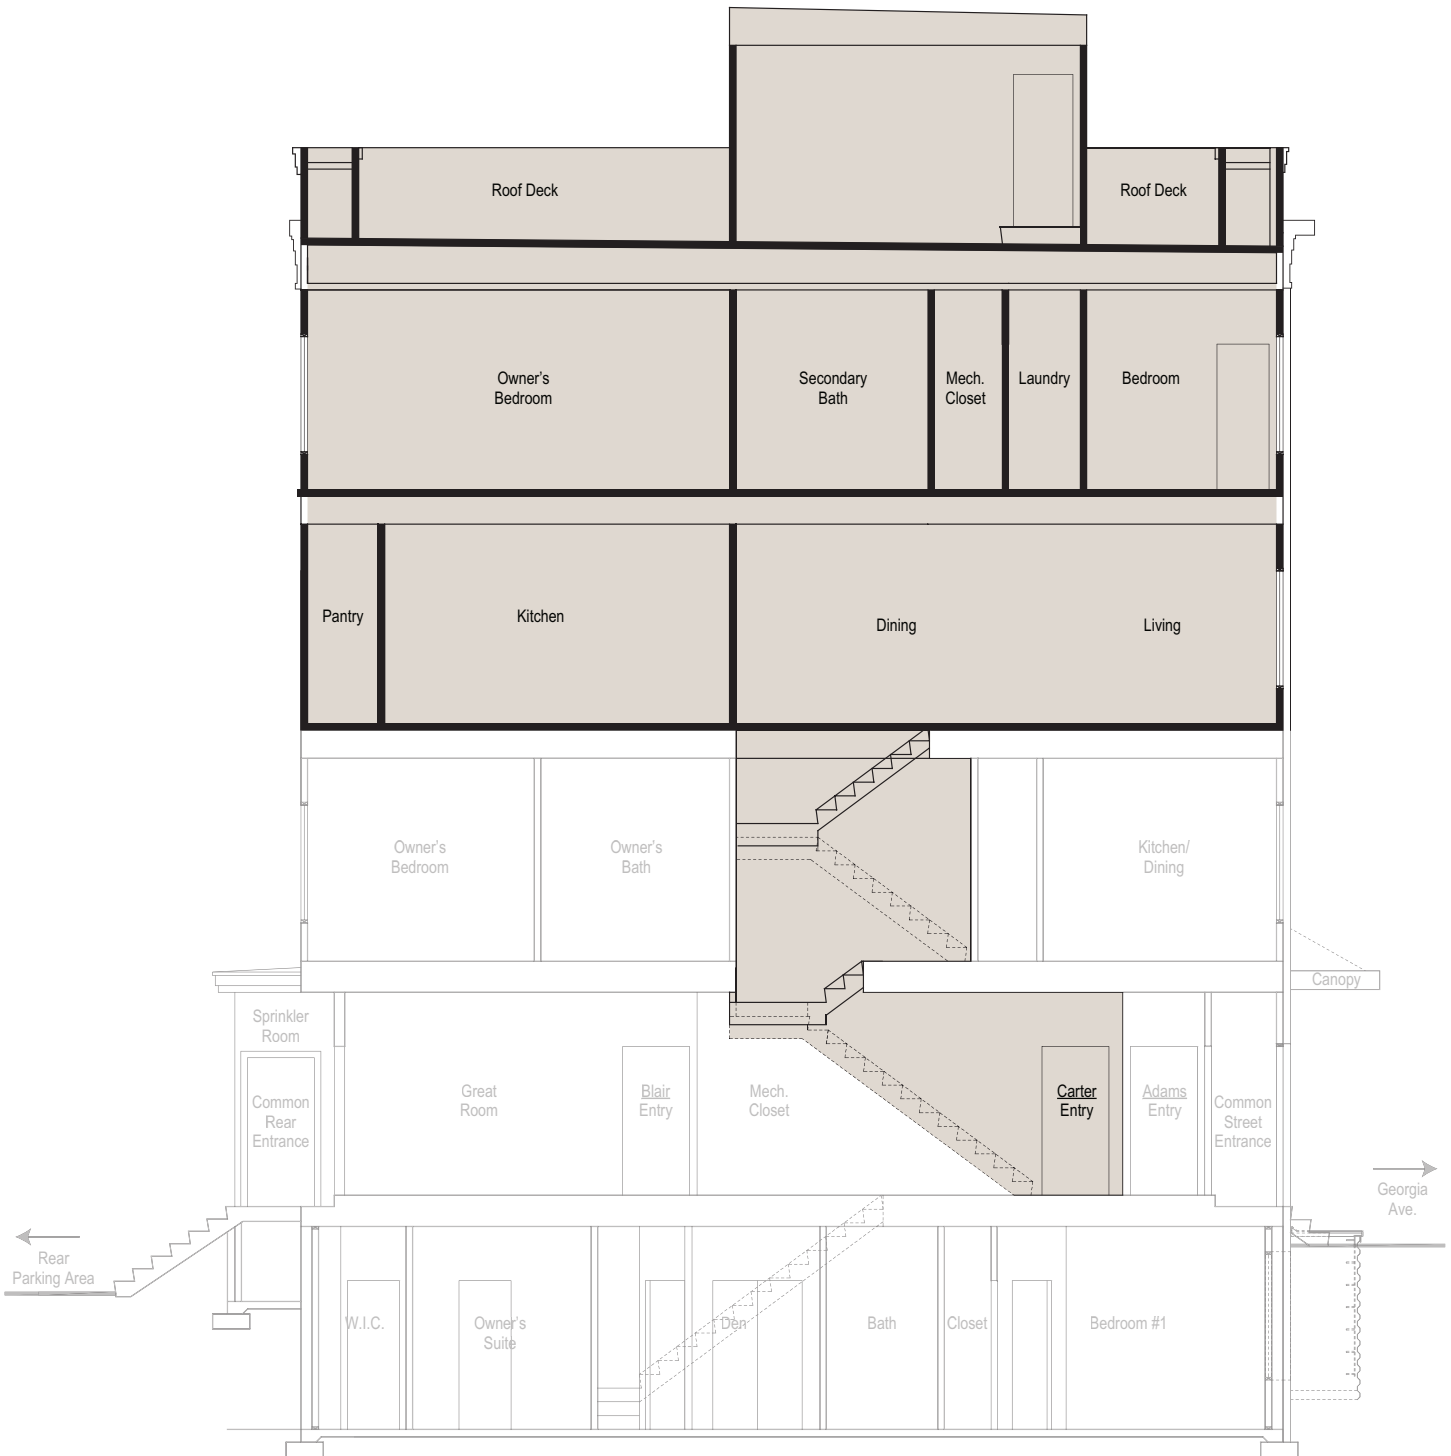

# THE CARTER

3 OR 2 BEDROOMS | 2.5 BATHS

CRAFTMARK HOMES

LUXURY URBAN RESIDENCES

**STREET LEVEL**  
(1st Floor)

**STAIRS**  
(2nd Floor)

**ENTRY LEVEL**  
(3rd Floor)

**ENTRY LEVEL**  
(3rd Floor End Condition with Corner Bay\*)  
HOMESITE SPECIFIC

**ENTRY LEVEL**  
(3rd Floor with 4' Bay\*)  
HOMESITE SPECIFIC

\*Depth of bay may vary depending on homesite & elevation.

All artist's renderings are concepts, may show optional features and are subject to change without notice. Ask Sales Manager for details.  
All floor plans and elevations are approximate and subject to change without notice. Room sizes and window configurations may vary with elevation.  
All dimensions noted represent widest point of room. Doors are not to scale and do not reflect actual door sizes.

**BEDROOM LEVEL**  
(4th Floor)

**ROOF TERRACE**

**ALTERNATE BEDROOM PLAN**  
(4th Floor)

All artist's renderings are concepts, may show optional features and are subject to change without notice. Ask Sales Manager for details.  
All floor plans and elevations are approximate and subject to change without notice. Room sizes and window configurations may vary with elevation.  
All dimensions noted represent widest point of room. Doors are not to scale and do not reflect actual door sizes.

### BUILDING CROSS SECTION

Note: Shaded area represents finished living area of The Carter.

[CRAFTMARKHOMES.COM/GEORGIAROW](http://CRAFTMARKHOMES.COM/GEORGIAROW)

All artist's renderings are concepts, may show optional features and are subject to change without notice. Ask Sales Manager for details. All floor plans and elevations are approximate and subject to change without notice. Room sizes and window configurations may vary with elevation. All dimensions noted represent widest point of room. Doors are not to scale and do not reflect actual door sizes.