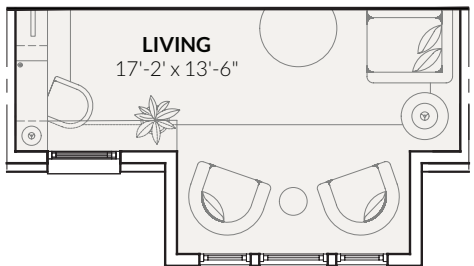

# THE CARTER

3 OR 2 BEDROOMS | 2.5 BATHS

CRAFTMARK HOMES

LUXURY URBAN RESIDENCES

**STREET LEVEL**  
(1st Floor)

**STAIRS**  
(2nd Floor)

**ENTRY LEVEL**  
(3rd Floor)

**ENTRY LEVEL**  
(3rd Floor End Condition with Corner Bay\*)  
HOMESITE SPECIFIC

**ENTRY LEVEL**  
(3rd Floor with 4' Bay\*)  
HOMESITE SPECIFIC

\*Depth of bay may vary depending on homesite & elevation.

All artist's renderings are concepts, may show optional features and are subject to change without notice. Ask Sales Manager for details.  
All floor plans and elevations are approximate and subject to change without notice. Room sizes and window configurations may vary with elevation.  
All dimensions noted represent widest point of room. Doors are not to scale and do not reflect actual door sizes.

**BEDROOM LEVEL**  
(4th Floor)

**ROOF TERRACE**

**ALTERNATE BEDROOM PLAN**  
(4th Floor)

All artist's renderings are concepts, may show optional features and are subject to change without notice. Ask Sales Manager for details.  
All floor plans and elevations are approximate and subject to change without notice. Room sizes and window configurations may vary with elevation.  
All dimensions noted represent widest point of room. Doors are not to scale and do not reflect actual door sizes.