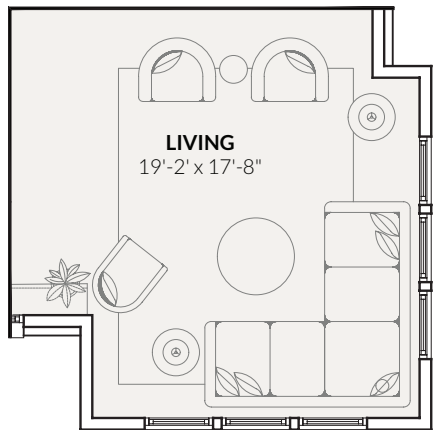

# THE CARTER

3 OR 2 BEDROOMS | 2.5 BATHS

CRAFTMARK HOMES

LUXURY URBAN RESIDENCES

**STREET LEVEL**  
(1st Floor)

**STAIRS**  
(2nd Floor)

**ENTRY LEVEL**  
(3rd Floor)

**ENTRY LEVEL**  
(3rd Floor End Condition with Corner Bay\*)  
HOMESITE SPECIFIC

**ENTRY LEVEL**  
(3rd Floor with 4' Bay\*)  
HOMESITE SPECIFIC

\*Depth of bay may vary depending on homesite & elevation.

All artist's renderings are concepts, may show optional features and are subject to change without notice. Ask Sales Manager for details.  
All floor plans and elevations are approximate and subject to change without notice. Room sizes and window configurations may vary with elevation.  
All dimensions noted represent widest point of room. Doors are not to scale and do not reflect actual door sizes.

**BEDROOM LEVEL**  
(4th Floor)

**ROOF TERRACE**

**ALTERNATE BEDROOM PLAN**  
(4th Floor)

All artist's renderings are concepts, may show optional features and are subject to change without notice. Ask Sales Manager for details.  
All floor plans and elevations are approximate and subject to change without notice. Room sizes and window configurations may vary with elevation.  
All dimensions noted represent widest point of room. Doors are not to scale and do not reflect actual door sizes.