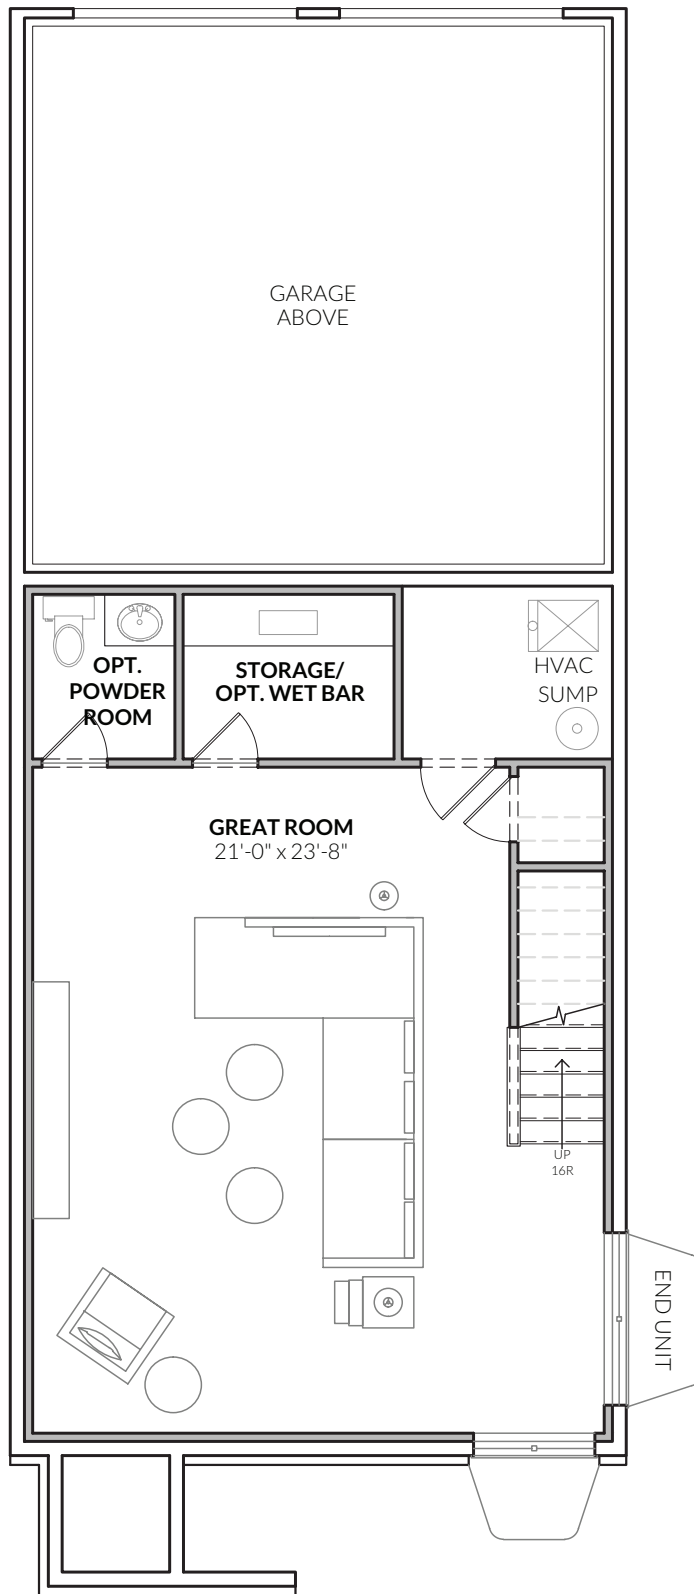

CARVER PLACE

OF ARLINGTON

THE CARVER

3 BR | 2.5 BA

CRAFTMARK HOMES

LUXURY URBAN RESIDENCES

LOWER LEVEL

GROUND LEVEL

UPPER LEVEL

CARVERPLACE.COM

*All floorplans and elevations are approximate and subject to change without notice. Room dimensions and window locations may vary with elevation chosen. **End unit windows vary by location.