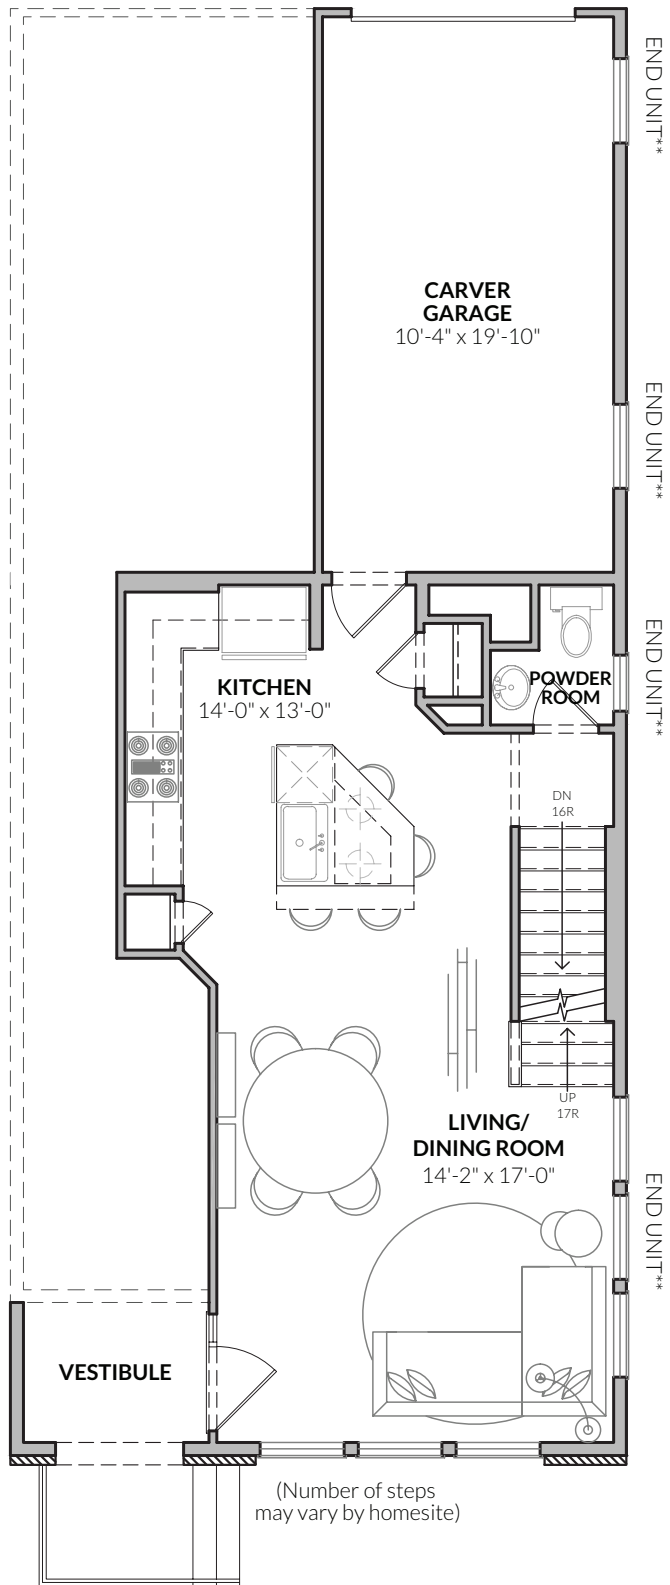

CARVER PLACE

OF ARLINGTON

THE CARVER

3 BR | 2.5 BA

CRAFTMARK HOMES

LUXURY URBAN RESIDENCES

LOWER LEVEL

GROUND LEVEL

UPPER LEVEL

CARVERPLACE.COM

*All floorplans and elevations are approximate and subject to change without notice. Room dimensions and window locations may vary with elevation chosen. **End unit windows vary by location.