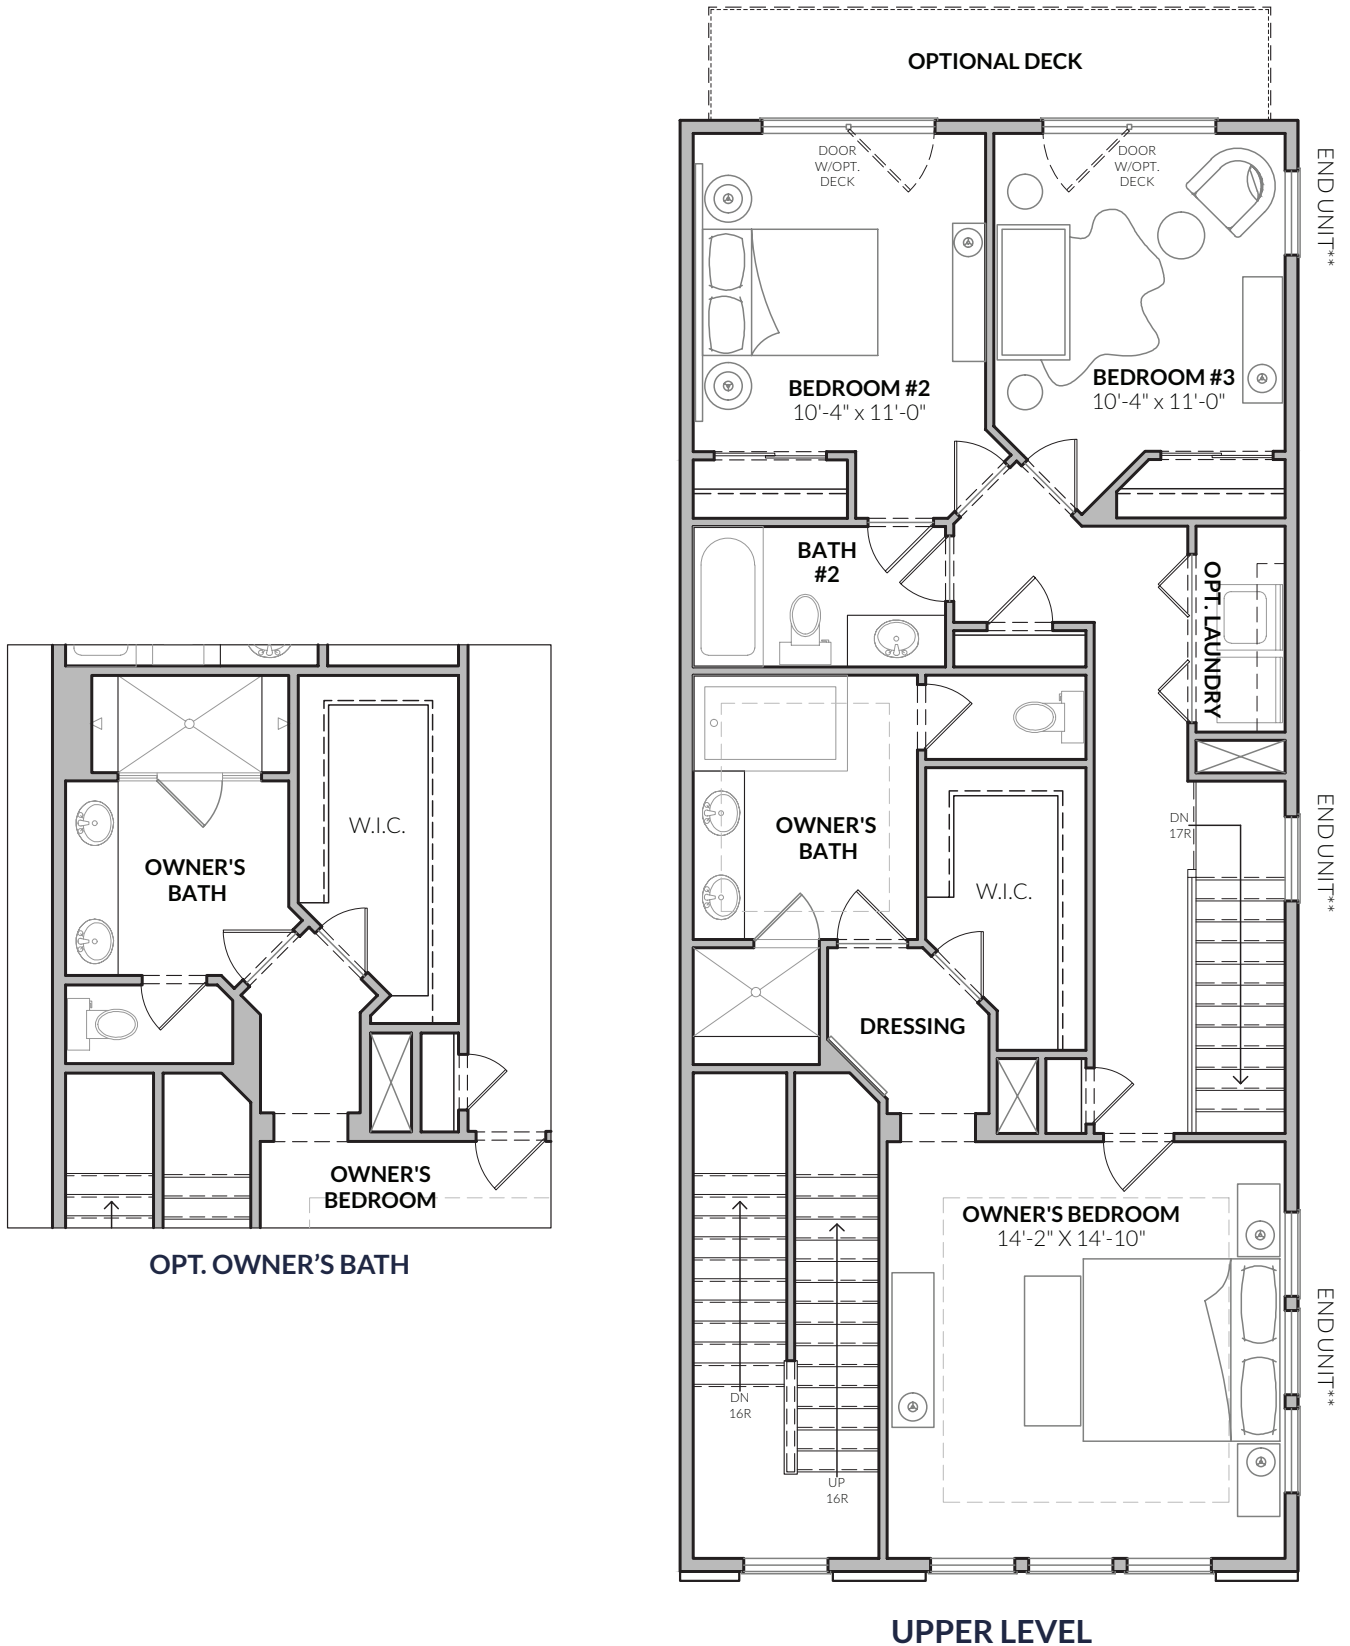

CARVER PLACE

OF ARLINGTON

THE CARVER

3 BR | 2.5 BA

CRAFTMARK HOMES

LUXURY URBAN RESIDENCES

LOWER LEVEL

GROUND LEVEL

UPPER LEVEL

CARVERPLACE.COM

*All floorplans and elevations are approximate and subject to change without notice. Room dimensions and window locations may vary with elevation chosen. **End unit windows vary by location.