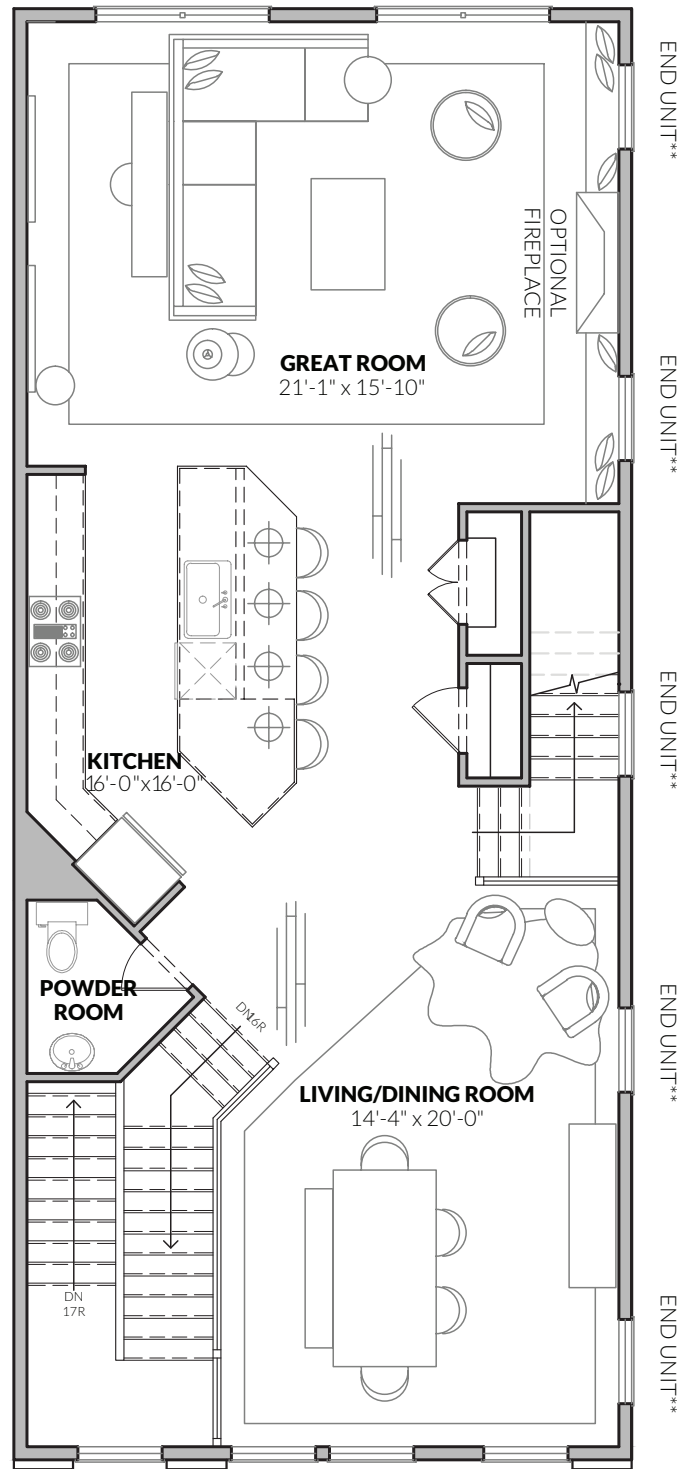

CARVER PLACE

OF ARLINGTON

THE WASHINGTON

3 BR | 2.5 BA

CRAFTMARK HOMES

LUXURY URBAN RESIDENCES

GROUND LEVEL

MAIN LEVEL

UPPER LEVEL

**UPPER LEVEL
WITH OPTIONAL ROOF TERRACE**

OPTIONAL ROOF TERRACE

CARVERPLACE.COM