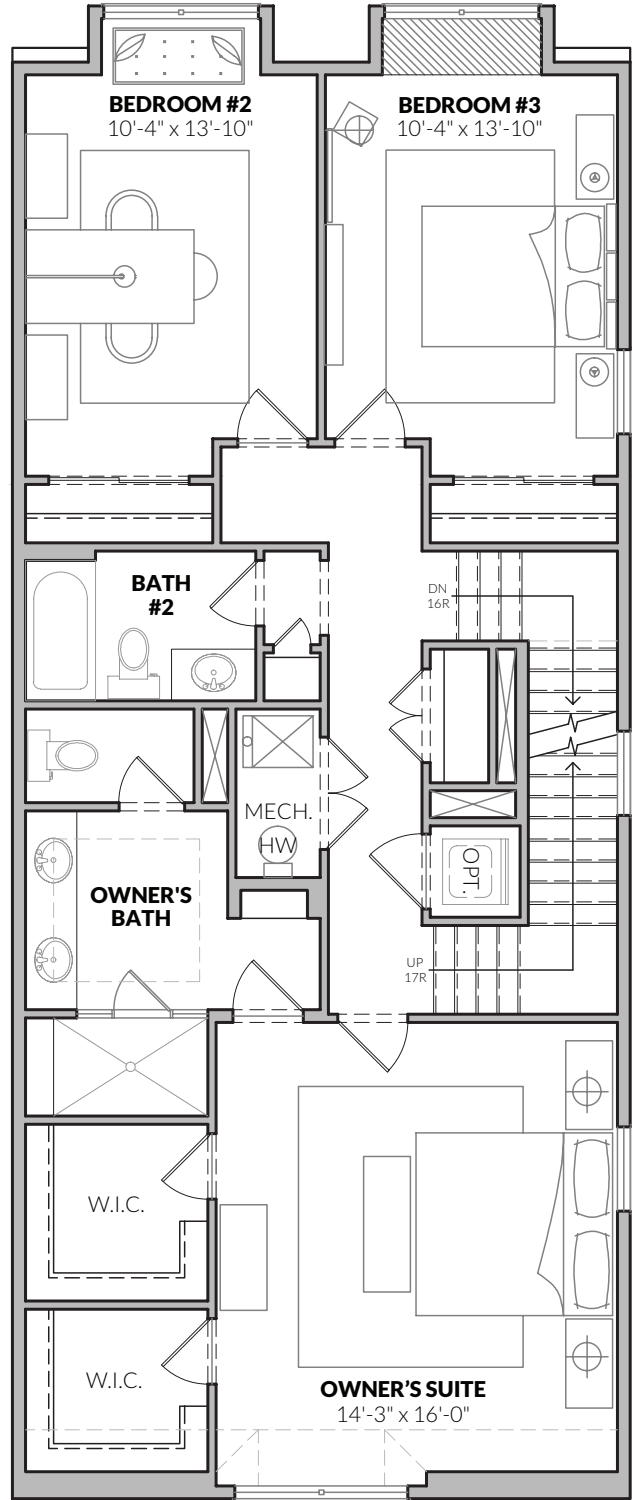

CARVER PLACE

OF ARLINGTON

THE WASHINGTON

3 BR | 2.5 BA

CRAFTMARK HOMES

LUXURY URBAN RESIDENCES

GROUND LEVEL

MAIN LEVEL

UPPER LEVEL

**UPPER LEVEL
WITH OPTIONAL ROOF TERRACE**

OPTIONAL ROOF TERRACE

CARVERPLACE.COM