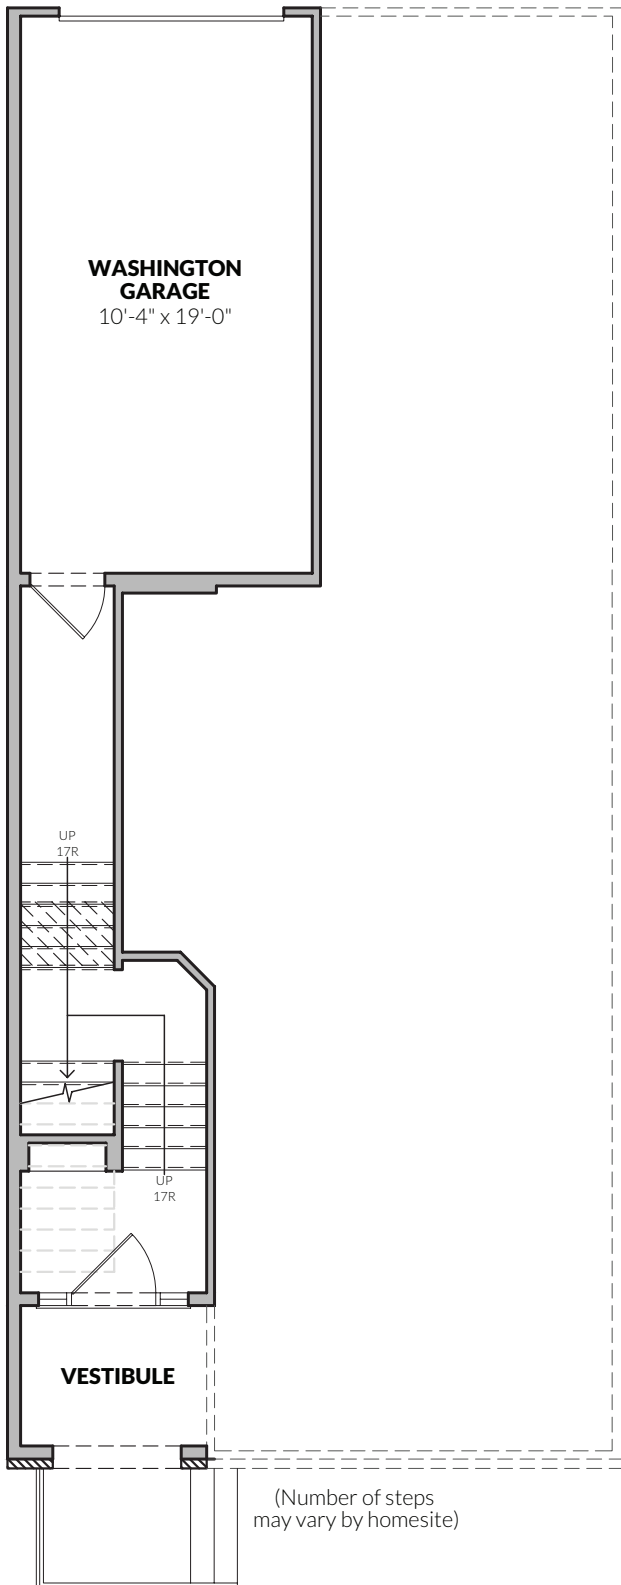

CARVER PLACE

OF ARLINGTON

THE WASHINGTON

3 BR | 2.5 BA

CRAFTMARK HOMES

LUXURY URBAN RESIDENCES

GROUND LEVEL

MAIN LEVEL

UPPER LEVEL

**UPPER LEVEL
WITH OPTIONAL ROOF TERRACE**

OPTIONAL ROOF TERRACE

CARVERPLACE.COM