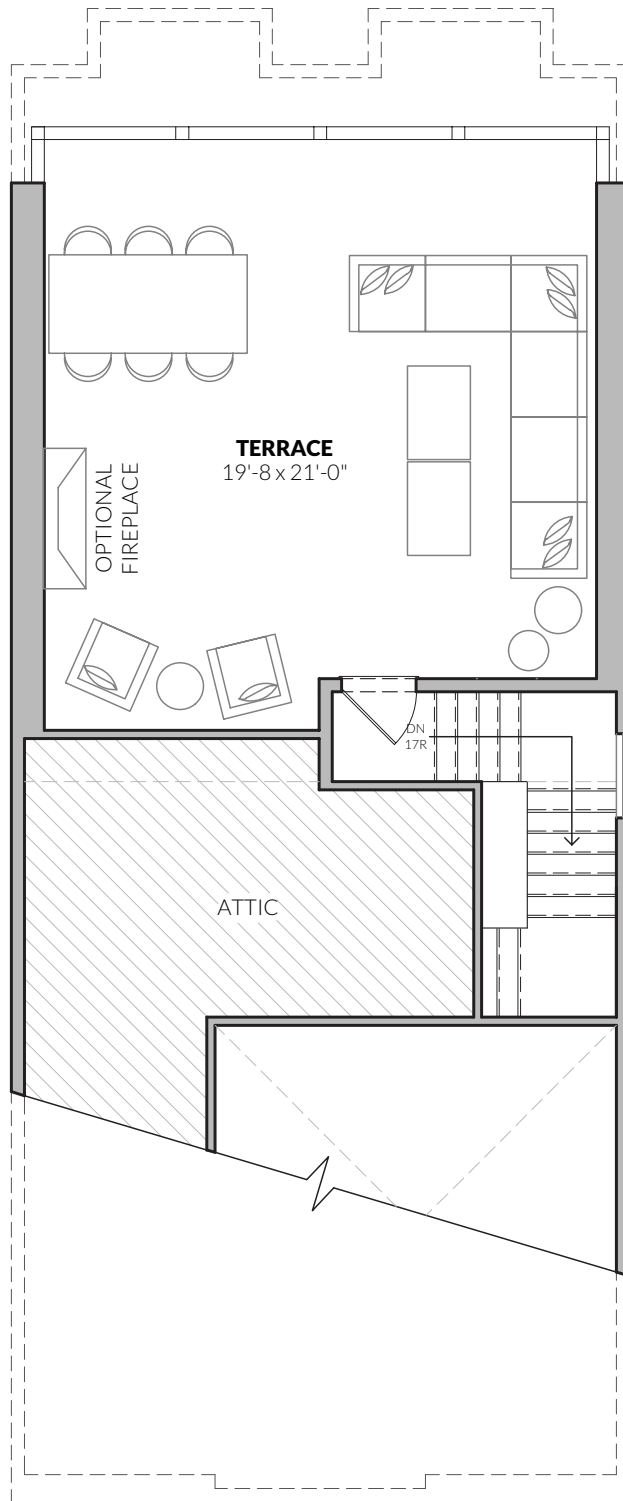

CARVER PLACE

OF ARLINGTON

THE WASHINGTON

3 BR | 2.5 BA

CRAFTMARK HOMES

LUXURY URBAN RESIDENCES

GROUND LEVEL

MAIN LEVEL

UPPER LEVEL

**UPPER LEVEL
WITH OPTIONAL ROOF TERRACE**

OPTIONAL ROOF TERRACE

CARVERPLACE.COM