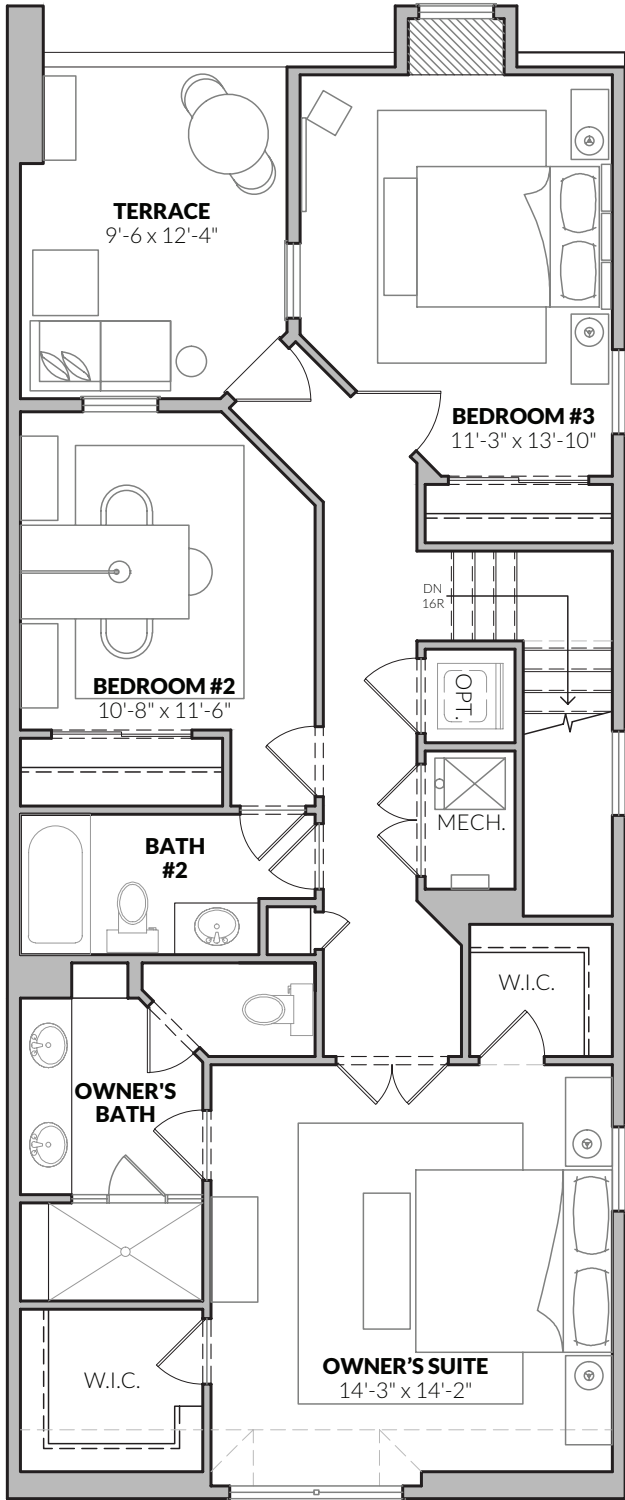

CARVER PLACE

OF ARLINGTON

THE WASHINGTON

3 BR | 2.5 BA

CRAFTMARK HOMES

LUXURY URBAN RESIDENCES

GROUND LEVEL

MAIN LEVEL

UPPER LEVEL

**UPPER LEVEL
WITH OPTIONAL ROOF TERRACE**

OPTIONAL ROOF TERRACE

CARVERPLACE.COM