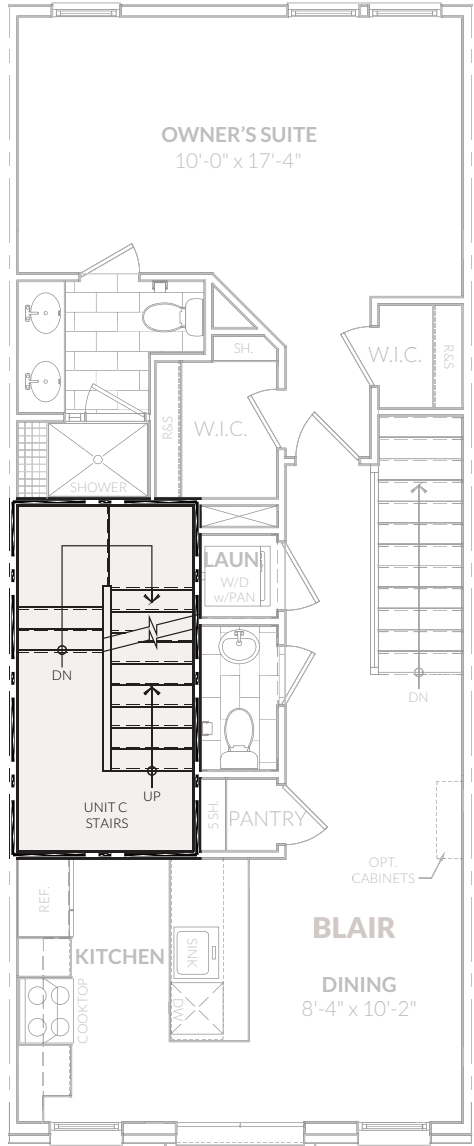

# THE CARTER

3 OR 2 BEDROOMS | 2.5 BATHS

CRAFTMARK HOMES

LUXURY URBAN RESIDENCES

**STREET LEVEL**  
(1st Floor)

**STAIRS**  
(2nd Floor)

**ENTRY LEVEL**  
(3rd Floor)

**ENTRY LEVEL**  
(3rd Floor End Condition with Corner Bay\*)  
HOMESITE SPECIFIC

**ENTRY LEVEL**  
(3rd Floor with 4' Bay\*)  
HOMESITE SPECIFIC

\*Depth of bay may vary depending on homesite & elevation.

All artist's renderings are concepts, may show optional features and are subject to change without notice. Ask Sales Manager for details.  
All floor plans and elevations are approximate and subject to change without notice. Room sizes and window configurations may vary with elevation.  
All dimensions noted represent widest point of room. Doors are not to scale and do not reflect actual door sizes.

**BEDROOM LEVEL**  
(4th Floor)

**ROOF TERRACE**

**ALTERNATE BEDROOM PLAN**  
(4th Floor)

All artist's renderings are concepts, may show optional features and are subject to change without notice. Ask Sales Manager for details.  
All floor plans and elevations are approximate and subject to change without notice. Room sizes and window configurations may vary with elevation.  
All dimensions noted represent widest point of room. Doors are not to scale and do not reflect actual door sizes.

### BUILDING CROSS SECTION

Note: Shaded area represents finished living area of The Carter.

[CRAFTMARKHOMES.COM/GEORGIAROW](http://CRAFTMARKHOMES.COM/GEORGIAROW)

All artist's renderings are concepts, may show optional features and are subject to change without notice. Ask Sales Manager for details. All floor plans and elevations are approximate and subject to change without notice. Room sizes and window configurations may vary with elevation. All dimensions noted represent widest point of room. Doors are not to scale and do not reflect actual door sizes.