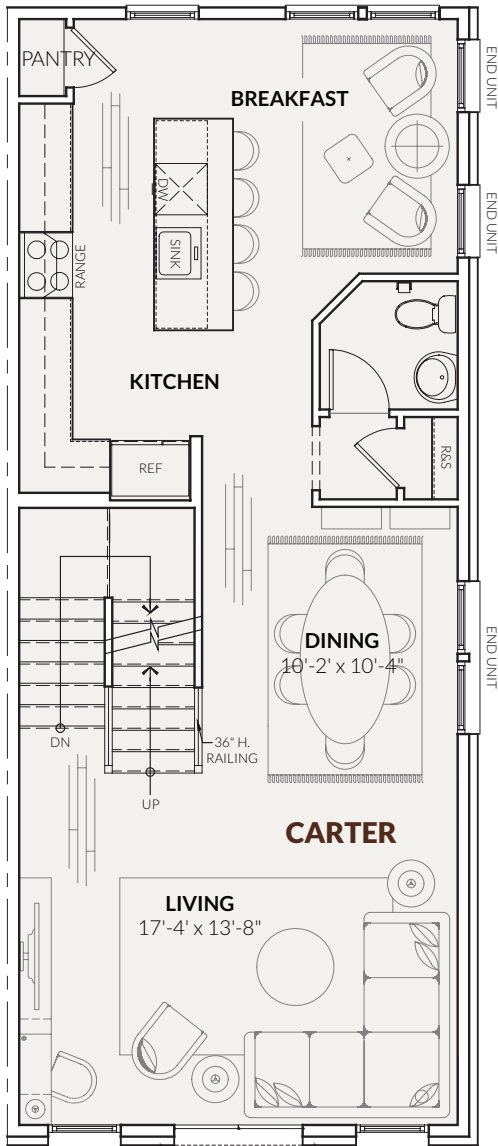

# THE CARTER

3 OR 2 BEDROOMS | 2.5 BATHS

CRAFTMARK HOMES

LUXURY URBAN RESIDENCES

**STREET LEVEL**  
(1st Floor)

**STAIRS**  
(2nd Floor)

**ENTRY LEVEL**  
(3rd Floor)

**ENTRY LEVEL**  
(3rd Floor End Condition with Corner Bay\*)  
HOMESITE SPECIFIC

**ENTRY LEVEL**  
(3rd Floor with 4' Bay\*)  
HOMESITE SPECIFIC

\*Depth of bay may vary depending on homesite & elevation.

All artist's renderings are concepts, may show optional features and are subject to change without notice. Ask Sales Manager for details.  
All floor plans and elevations are approximate and subject to change without notice. Room sizes and window configurations may vary with elevation.  
All dimensions noted represent widest point of room. Doors are not to scale and do not reflect actual door sizes.

**BEDROOM LEVEL**  
(4th Floor)

**ROOF TERRACE**

**ALTERNATE BEDROOM PLAN**  
(4th Floor)

All artist's renderings are concepts, may show optional features and are subject to change without notice. Ask Sales Manager for details.  
All floor plans and elevations are approximate and subject to change without notice. Room sizes and window configurations may vary with elevation.  
All dimensions noted represent widest point of room. Doors are not to scale and do not reflect actual door sizes.

### BUILDING CROSS SECTION

Note: Shaded area represents finished living area of The Carter.

[CRAFTMARKHOMES.COM/GEORGIAROW](http://CRAFTMARKHOMES.COM/GEORGIAROW)

All artist's renderings are concepts, may show optional features and are subject to change without notice. Ask Sales Manager for details. All floor plans and elevations are approximate and subject to change without notice. Room sizes and window configurations may vary with elevation. All dimensions noted represent widest point of room. Doors are not to scale and do not reflect actual door sizes.