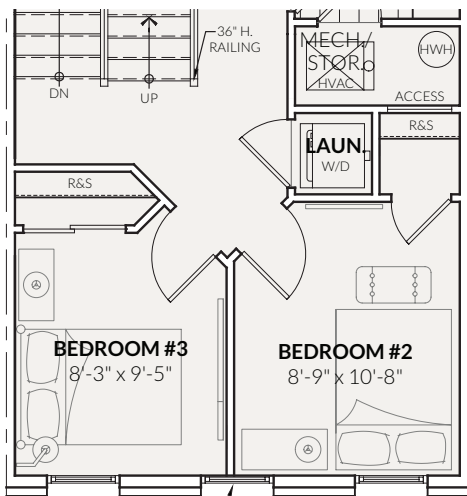

**ENTRY LEVEL**  
(3rd Floor with 4' Bay\*)  
HOMESITE SPECIFIC

\*Depth of bay may vary depending on homesite & elevation.

All artist's renderings are concepts, may show optional features and are subject to change without notice. Ask Sales Manager for details.  
All floor plans and elevations are approximate and subject to change without notice. Room sizes and window configurations may vary with elevation.  
All dimensions noted represent widest point of room. Doors are not to scale and do not reflect actual door sizes.

**BEDROOM LEVEL**  
(4th Floor)

**ROOF TERRACE**

**ALTERNATE BEDROOM PLAN**  
(4th Floor)

All artist's renderings are concepts, may show optional features and are subject to change without notice. Ask Sales Manager for details.  
All floor plans and elevations are approximate and subject to change without notice. Room sizes and window configurations may vary with elevation.  
All dimensions noted represent widest point of room. Doors are not to scale and do not reflect actual door sizes.

### BUILDING CROSS SECTION

Note: Shaded area represents finished living area of The Carter.

[CRAFTMARKHOMES.COM/GEORGIAROW](http://CRAFTMARKHOMES.COM/GEORGIAROW)

All artist's renderings are concepts, may show optional features and are subject to change without notice. Ask Sales Manager for details. All floor plans and elevations are approximate and subject to change without notice. Room sizes and window configurations may vary with elevation. All dimensions noted represent widest point of room. Doors are not to scale and do not reflect actual door sizes.