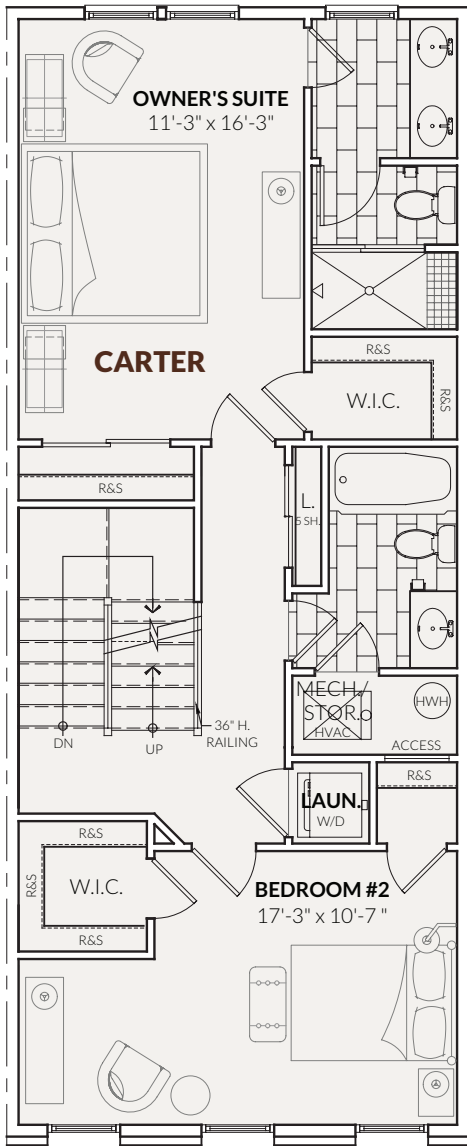

# THE CARTER

3 OR 2 BEDROOMS | 2.5 BATHS

CRAFTMARK HOMES

LUXURY URBAN RESIDENCES

**STREET LEVEL**  
(1st Floor)

**STAIRS**  
(2nd Floor)

**ENTRY LEVEL**  
(3rd Floor)

**ENTRY LEVEL**  
(3rd Floor End Condition with Corner Bay\*)  
HOMESITE SPECIFIC

**ENTRY LEVEL**  
(3rd Floor with 4' Bay\*)  
HOMESITE SPECIFIC

\*Depth of bay may vary depending on homesite & elevation.

All artist's renderings are concepts, may show optional features and are subject to change without notice. Ask Sales Manager for details.  
All floor plans and elevations are approximate and subject to change without notice. Room sizes and window configurations may vary with elevation.  
All dimensions noted represent widest point of room. Doors are not to scale and do not reflect actual door sizes.

**BEDROOM LEVEL**  
(4th Floor)

**ROOF TERRACE**

**ALTERNATE BEDROOM PLAN**  
(4th Floor)

All artist's renderings are concepts, may show optional features and are subject to change without notice. Ask Sales Manager for details.  
All floor plans and elevations are approximate and subject to change without notice. Room sizes and window configurations may vary with elevation.  
All dimensions noted represent widest point of room. Doors are not to scale and do not reflect actual door sizes.

### BUILDING CROSS SECTION

Note: Shaded area represents finished living area of The Carter.

[CRAFTMARKHOMES.COM/GEORGIAROW](http://CRAFTMARKHOMES.COM/GEORGIAROW)

All artist's renderings are concepts, may show optional features and are subject to change without notice. Ask Sales Manager for details. All floor plans and elevations are approximate and subject to change without notice. Room sizes and window configurations may vary with elevation. All dimensions noted represent widest point of room. Doors are not to scale and do not reflect actual door sizes.