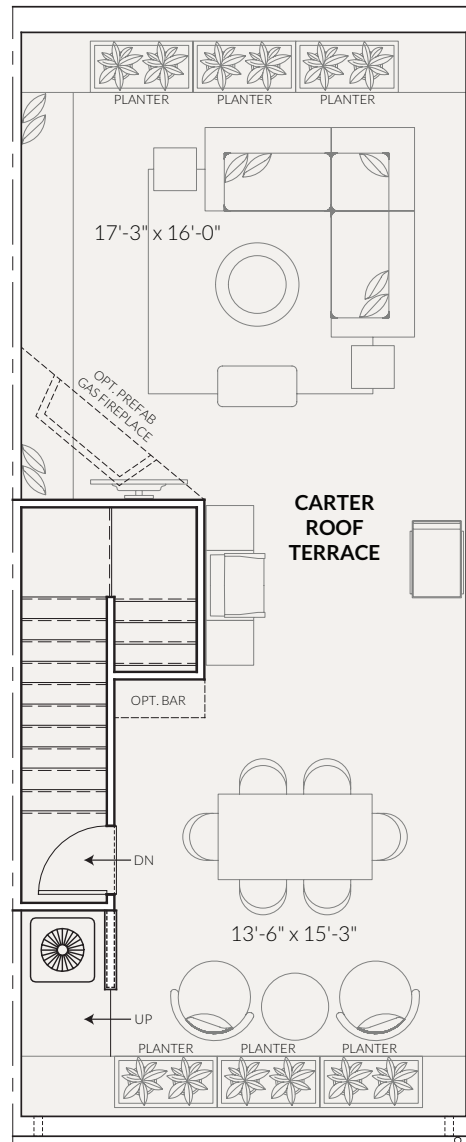

# THE CARTER

3 OR 2 BEDROOMS | 2.5 BATHS

CRAFTMARK HOMES

LUXURY URBAN RESIDENCES

**STREET LEVEL**  
(1st Floor)

**STAIRS**  
(2nd Floor)

**ENTRY LEVEL**  
(3rd Floor)

**ENTRY LEVEL**  
(3rd Floor End Condition with Corner Bay\*)  
HOMESITE SPECIFIC

**ENTRY LEVEL**  
(3rd Floor with 4' Bay\*)  
HOMESITE SPECIFIC

\*Depth of bay may vary depending on homesite & elevation.

All artist's renderings are concepts, may show optional features and are subject to change without notice. Ask Sales Manager for details.  
All floor plans and elevations are approximate and subject to change without notice. Room sizes and window configurations may vary with elevation.  
All dimensions noted represent widest point of room. Doors are not to scale and do not reflect actual door sizes.

**BEDROOM LEVEL**  
(4th Floor)

**ROOF TERRACE**

**ALTERNATE BEDROOM PLAN**  
(4th Floor)

All artist's renderings are concepts, may show optional features and are subject to change without notice. Ask Sales Manager for details.  
All floor plans and elevations are approximate and subject to change without notice. Room sizes and window configurations may vary with elevation.  
All dimensions noted represent widest point of room. Doors are not to scale and do not reflect actual door sizes.

### BUILDING CROSS SECTION

Note: Shaded area represents finished living area of The Carter.

[CRAFTMARKHOMES.COM/GEORGIAROW](http://CRAFTMARKHOMES.COM/GEORGIAROW)

All artist's renderings are concepts, may show optional features and are subject to change without notice. Ask Sales Manager for details. All floor plans and elevations are approximate and subject to change without notice. Room sizes and window configurations may vary with elevation. All dimensions noted represent widest point of room. Doors are not to scale and do not reflect actual door sizes.